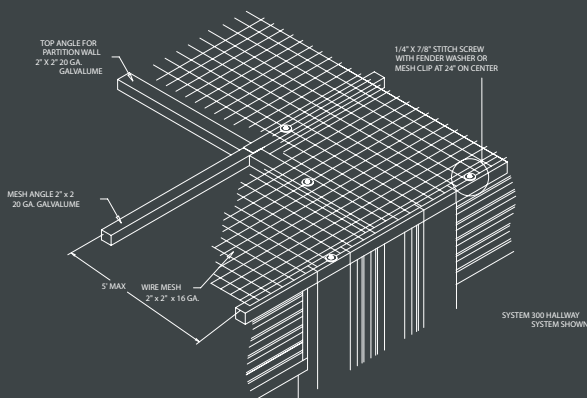

Mesh

Mesh can be installed either horizontally above or vertically between units. The galvanized mesh is attached to the top edges of the units by mesh angles. The mesh should be used in storage units with overhead gaps that might allow entry.

- 2" x 2" 16-gauge welded wire
- 2" x 2" Galvalume® mesh angles
- #8 x 1/2" self-drilling fasteners
- 26-gauge special wire mesh clips

Burglar Bars

The burglar bars are galvanized hat channels that provide security for the space above the top of the hallway system or above the unit partition. The burglar bar attaches horizontally to the existing support columns at 8" increments to provide additional security.

- 2 3/4"-wide galvanized channels
- Self-drilling fasteners
- Available in glossy white or acrylic-coated Galvalume®

MESH DETAIL