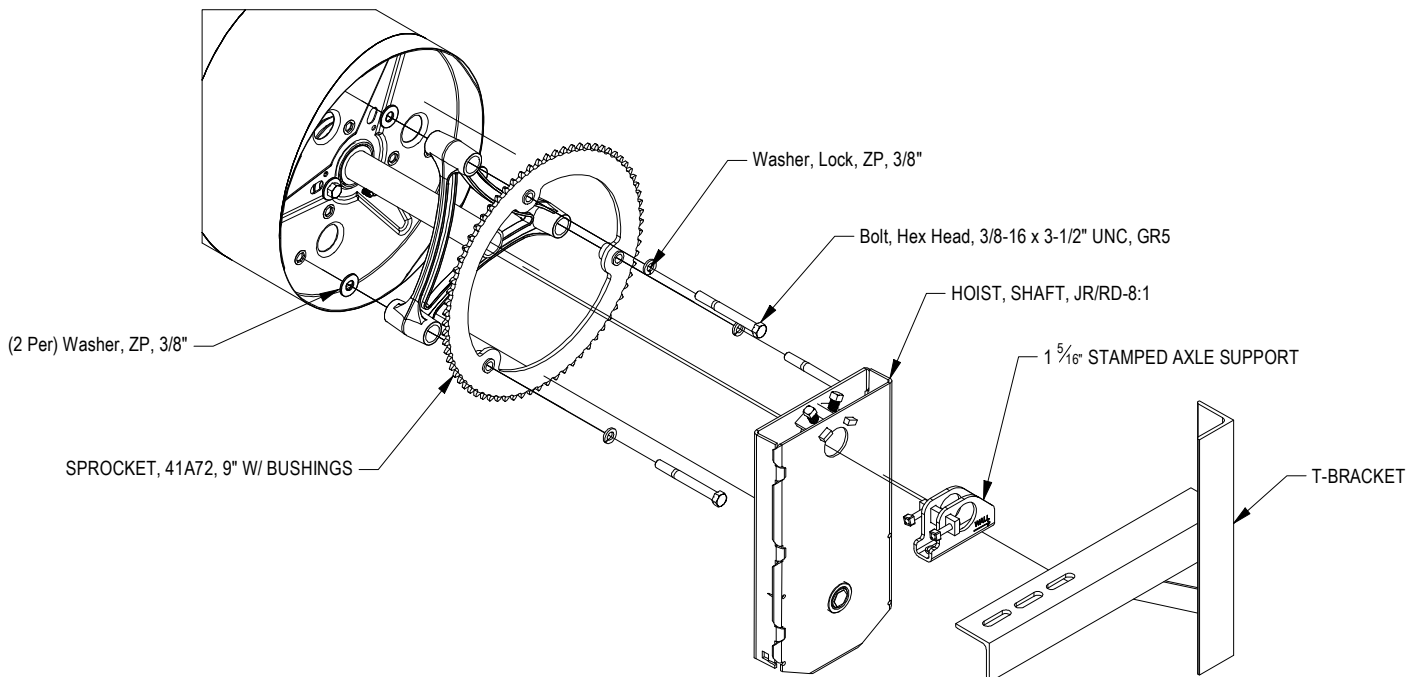

8:1 SHAFT HOIST

IMPORTANT INFORMATION

DBCI DOORS MUST BE INSTALLED BY TRAINED ROLLING DOOR TECHNICIANS QUALIFIED TO INSTALL PRODUCT SAFELY WITH PROPER KNOWLEDGE, TOOLS, SAFETY AND INSTALLATION EQUIPMENT. CAREFULLY READ INSTALLATION INSTRUCTIONS. FAMILIARIZE YOURSELF WITH ALL INSTALLATION PROCEDURES, WARNINGS, CAUTIONS, AND NOTES BEFORE ATTEMPTING TO INSTALL DOOR. DBCI WILL NOT WARRANTY OR ACCEPT RESPONSIBILITY FOR DOORS NOT INSTALLED PER THESE INSTALLATION INSTRUCTIONS.