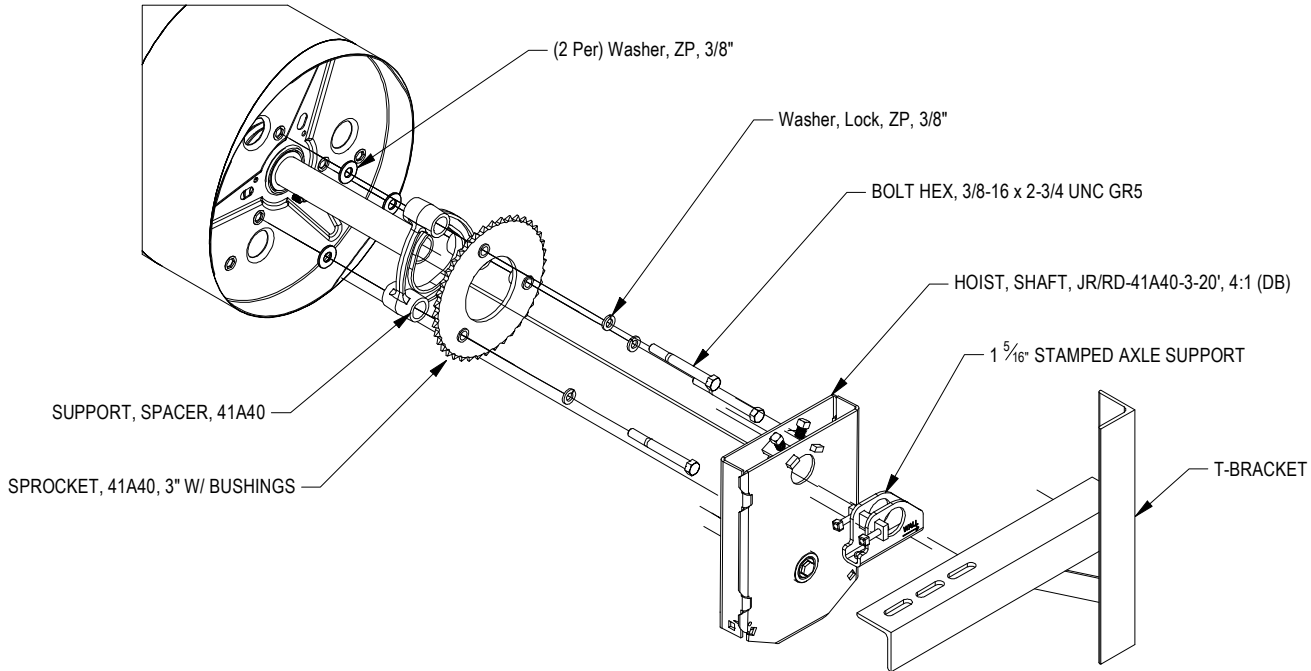

DBCI DOORS

4645 Timber Ridge Dr. Suite 250
Douglasville, GA 30135

PHONE (888) 679-1066

www.dbc.com

SHAFT HOIST WITH SPACER

Rev. Date: 9/29/2022

810040-0000

4:1 SHAFT HOIST