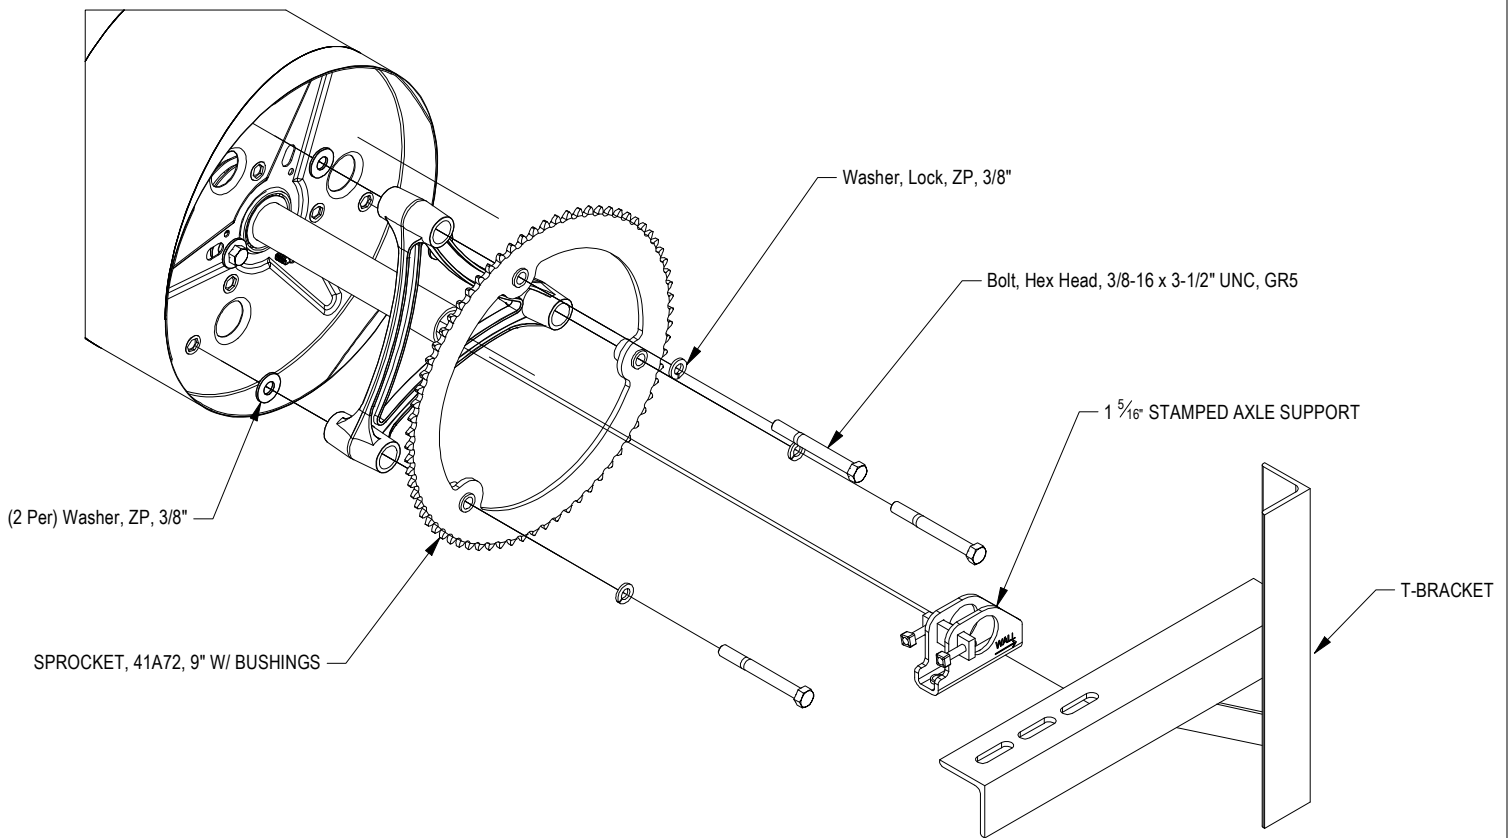

DBCI DOORS

4645 Timber Ridge Dr. Suite 250
Douglasville, GA 30135

PHONE (888) 679-1066

www.dbci.com

EO KIT WITH SPACER

Rev. Date: 9/29/2022

IMPACT DRIVER WARNING!
DO NOT OVER TIGHTEN BOLTS. OVERTIGHTENING OF BOLTS WILL RESULT IN DAMAGE TO ASSEMBLY.

810041-0000

41A72 LARGE EO KIT

IMPORTANT INFORMATION

ASTA DOORS MUST BE INSTALLED BY TRAINED ROLLING DOOR TECHNICIANS QUALIFIED TO INSTALL PRODUCT SAFELY WITH PROPER KNOWLEDGE, TOOLS, SAFETY AND INSTALLATION EQUIPMENT. CAREFULLY READ INSTALLATION INSTRUCTIONS. FAMILIARIZE YOURSELF WITH ALL INSTALLATION PROCEDURES, WARNINGS, CAUTIONS, AND NOTES BEFORE ATTEMPTING TO INSTALL DOOR. ASTA WILL NOT WARRANTY OR ACCEPT RESPONSIBILITY FOR DOORS NOT INSTALLED PER THESE INSTALLATION INSTRUCTIONS.